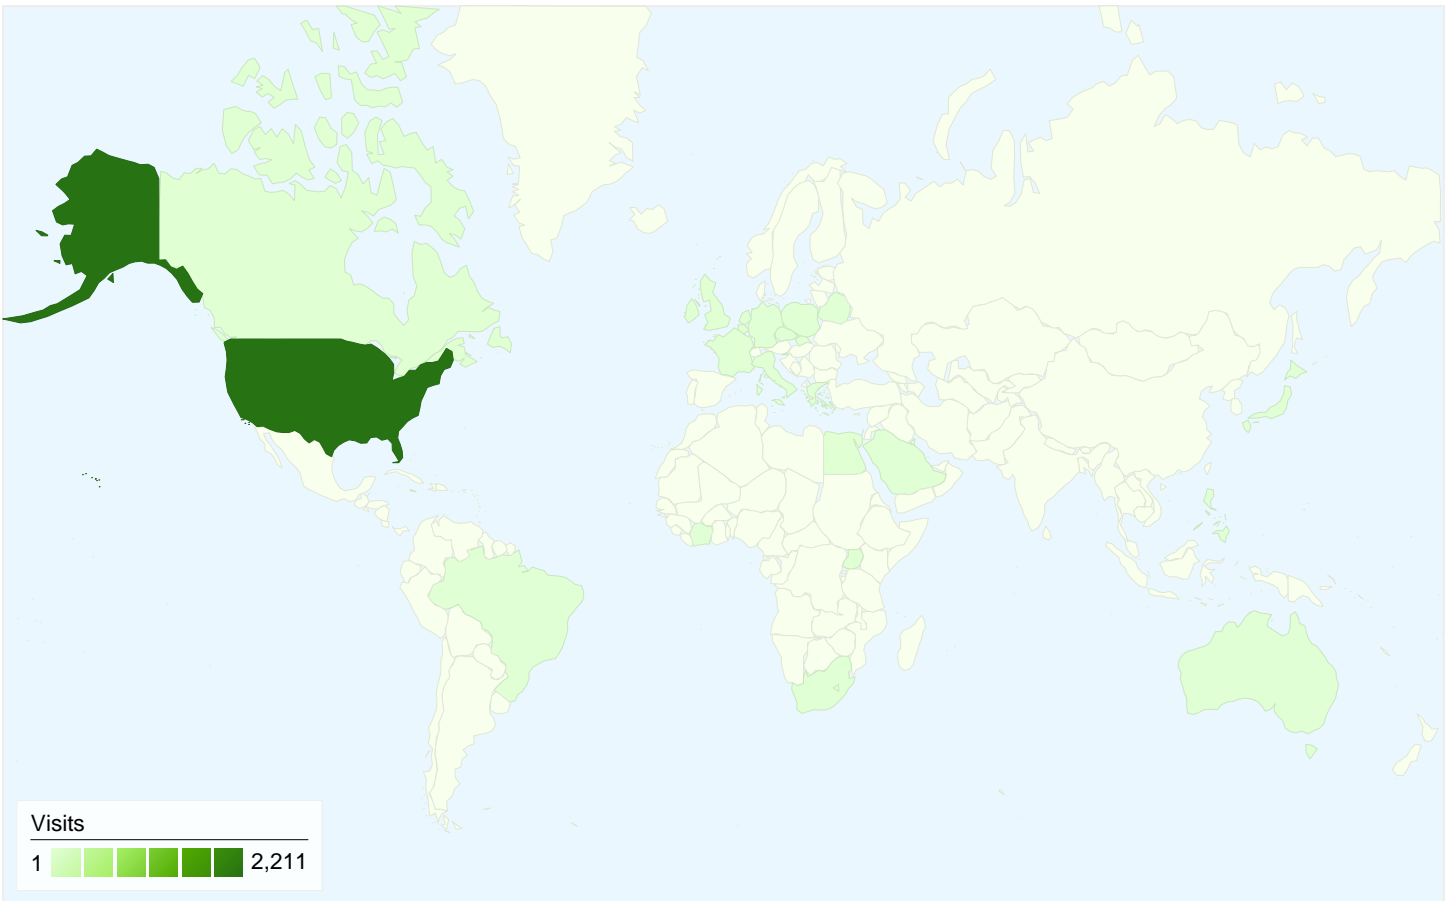

**Visitors**  
**1,480**

**Map Overlay world**

**Traffic Sources Overview**

- **Search Engines**  
1,141.00 (49.78%)
- **Direct Traffic**  
964.00 (42.06%)
- **Referring Sites**  
187.00 (8.16%)

**Content Overview**

## 1,480 people visited this site

2,292 Visits

1,480 Absolute Unique Visitors

8,236 Pageviews

3.59 Average Pageviews

00:02:12 Time on Site

45.03% Bounce Rate

58.03% New Visits

All traffic sources sent a total of 2,292 visits

 42.06% Direct Traffic

 8.16% Referring Sites

 49.78% Search Engines

- Search Engines  
1,141.00 (49.78%)
- Direct Traffic  
964.00 (42.06%)
- Referring Sites  
187.00 (8.16%)

**2,292 visits came from 31 countries/territories**

Site Usage

Visits	Pages/Visit	Avg. Time on Site	% New Visits	Bounce Rate	
<b>2,292</b> % of Site Total: 100.00%	<b>3.59</b> Site Avg: 3.59 (0.00%)	<b>00:02:12</b> Site Avg: 00:02:12 (0.00%)	<b>58.07%</b> Site Avg: 58.03% (0.08%)	<b>45.03%</b> Site Avg: 45.03% (0.00%)	
Country/Territory	Visits	Pages/Visit	Avg. Time on Site	% New Visits	Bounce Rate
United States	2,211	3.67	00:02:16	56.72%	43.60%
Canada	13	1.77	00:00:20	100.00%	92.31%
United Kingdom	9	1.22	00:00:03	100.00%	77.78%
Egypt	8	2.38	00:01:14	87.50%	62.50%
Ireland	6	1.00	00:00:00	100.00%	100.00%
Australia	5	1.00	00:00:00	100.00%	100.00%
Philippines	4	1.00	00:00:00	100.00%	100.00%
Netherlands	4	1.00	00:00:00	100.00%	100.00%
Ivory Coast	3	1.00	00:00:00	66.67%	100.00%
France	3	2.33	00:00:32	100.00%	66.67%