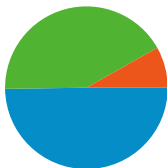

Traffic Sources Overview

- **Search Engines**
  1,141.00 (49.78%)
- **Direct Traffic**
  964.00 (42.06%)
- **Referring Sites**
  187.00 (8.16%)

Content Overview

Pages	Pageviews	% Pageviews
/	2,308	28.02%
/index.html	367	4.46%
/bulletins/0222/page01.html	363	4.41%
/bulletins/0222/page02.html	229	2.78%
/about/staff.html	200	2.43%