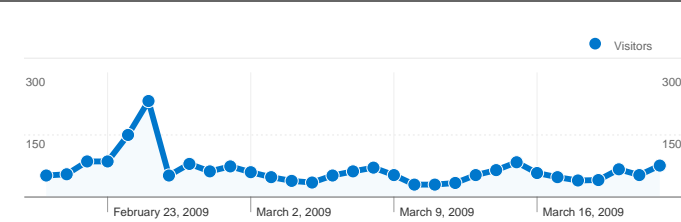

**Site Usage**

**2,292** Visits

**45.03%** Bounce Rate

**8,236** Pageviews

**00:02:12** Avg. Time on Site

**3.59** Pages/Visit

**58.03%** % New Visits

**Visitors Overview**

## 1,480 people visited this site

2,292 Visits

1,480 Absolute Unique Visitors

8,236 Pageviews

3.59 Average Pageviews

00:02:12 Time on Site

45.03% Bounce Rate

58.03% New Visits

**2,292 visits came from 31 countries/territories**

Site Usage

Visits	Pages/Visit	Avg. Time on Site	% New Visits	Bounce Rate	
<b>2,292</b> % of Site Total: 100.00%	<b>3.59</b> Site Avg: 3.59 (0.00%)	<b>00:02:12</b> Site Avg: 00:02:12 (0.00%)	<b>58.07%</b> Site Avg: 58.03% (0.08%)	<b>45.03%</b> Site Avg: 45.03% (0.00%)	
Country/Territory	Visits	Pages/Visit	Avg. Time on Site	% New Visits	Bounce Rate
United States	2,211	3.67	00:02:16	56.72%	43.60%
Canada	13	1.77	00:00:20	100.00%	92.31%
United Kingdom	9	1.22	00:00:03	100.00%	77.78%
Egypt	8	2.38	00:01:14	87.50%	62.50%
Ireland	6	1.00	00:00:00	100.00%	100.00%
Australia	5	1.00	00:00:00	100.00%	100.00%
Philippines	4	1.00	00:00:00	100.00%	100.00%
Netherlands	4	1.00	00:00:00	100.00%	100.00%
Ivory Coast	3	1.00	00:00:00	66.67%	100.00%
France	3	2.33	00:00:32	100.00%	66.67%

Pages on this site were viewed a total of 8,236 times

 **8,236** Pageviews

 **6,703** Unique Views

 **45.03%** Bounce Rate