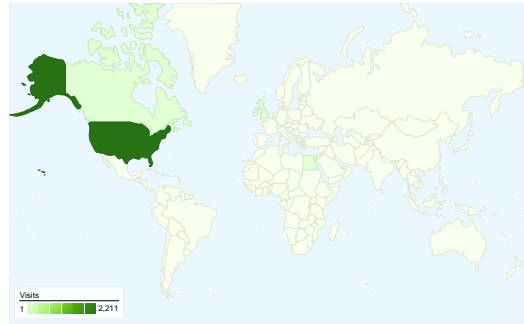

**Site Usage**

**2,292** Visits

**45.03%** Bounce Rate

**8,236** Pageviews

**00:02:12** Avg. Time on Site

**3.59** Pages/Visit

**58.03%** % New Visits

**Visitors Overview**

**Visitors**  
**1,480**

**Map Overlay world**

**Traffic Sources Overview**

- **Search Engines**  
1,141.00 (49.78%)
- **Direct Traffic**  
964.00 (42.06%)
- **Referring Sites**  
187.00 (8.16%)

**Content Overview**

All traffic sources sent a total of 2,292 visits

 42.06% Direct Traffic

 8.16% Referring Sites

 49.78% Search Engines

- Search Engines  
1,141.00 (49.78%)
- Direct Traffic  
964.00 (42.06%)
- Referring Sites  
187.00 (8.16%)

**2,292 visits came from 31 countries/territories**

Site Usage

Visits	Pages/Visit	Avg. Time on Site	% New Visits	Bounce Rate	
<b>2,292</b> % of Site Total: 100.00%	<b>3.59</b> Site Avg: 3.59 (0.00%)	<b>00:02:12</b> Site Avg: 00:02:12 (0.00%)	<b>58.07%</b> Site Avg: 58.03% (0.08%)	<b>45.03%</b> Site Avg: 45.03% (0.00%)	
Country/Territory	Visits	Pages/Visit	Avg. Time on Site	% New Visits	Bounce Rate
United States	2,211	3.67	00:02:16	56.72%	43.60%
Canada	13	1.77	00:00:20	100.00%	92.31%
United Kingdom	9	1.22	00:00:03	100.00%	77.78%
Egypt	8	2.38	00:01:14	87.50%	62.50%
Ireland	6	1.00	00:00:00	100.00%	100.00%
Australia	5	1.00	00:00:00	100.00%	100.00%
Philippines	4	1.00	00:00:00	100.00%	100.00%
Netherlands	4	1.00	00:00:00	100.00%	100.00%
Ivory Coast	3	1.00	00:00:00	66.67%	100.00%
France	3	2.33	00:00:32	100.00%	66.67%