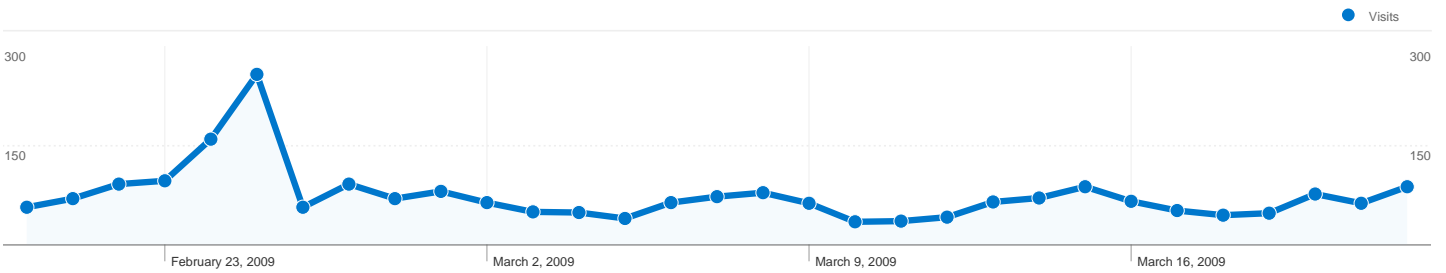

All traffic sources sent a total of 2,292 visits

42.06% Direct Traffic

8.16% Referring Sites

49.78% Search Engines

- Search Engines
  1,141.00 (49.78%)
- Direct Traffic
  964.00 (42.06%)
- Referring Sites
  187.00 (8.16%)

Top Traffic Sources

Sources	Visits	% visits	Keywords	Visits	% visits
(direct) ((none))	964	42.06%	st barbara harrison city	75	6.57%
google (organic)	855	37.30%	st. barbara harrison city	49	4.29%
yahoo (organic)	123	5.37%	st barbara church	37	3.24%
dioceseofgreensburg.org	80	3.49%	st barbara church harrison city	35	3.07%
search (organic)	67	2.92%	st barbara's harrison city	27	2.37%