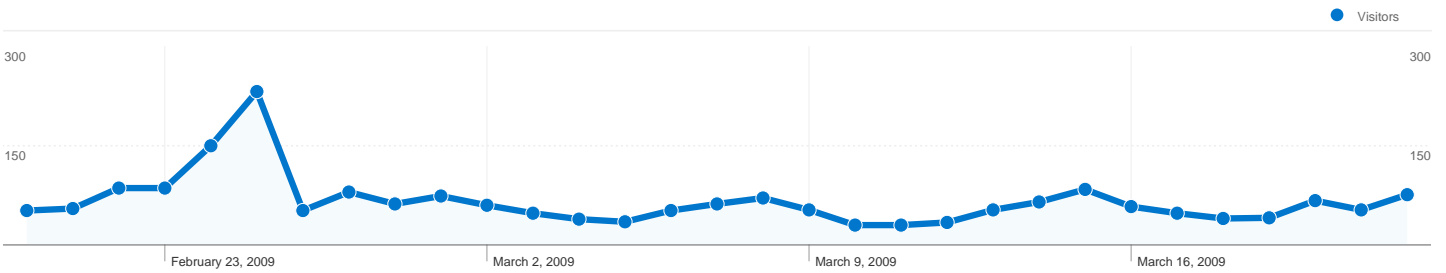

**Site Usage**

**2,292** Visits

**45.03%** Bounce Rate

**8,236** Pageviews

**00:02:12** Avg. Time on Site

**3.59** Pages/Visit

**58.03%** % New Visits

**Visitors Overview**

## 1,480 people visited this site

2,292 Visits

1,480 Absolute Unique Visitors

8,236 Pageviews

3.59 Average Pageviews

00:02:12 Time on Site

45.03% Bounce Rate

58.03% New Visits

**2,292 visits came from 31 countries/territories**

Site Usage

Visits	Pages/Visit	Avg. Time on Site	% New Visits	Bounce Rate	
<b>2,292</b> % of Site Total: 100.00%	<b>3.59</b> Site Avg: 3.59 (0.00%)	<b>00:02:12</b> Site Avg: 00:02:12 (0.00%)	<b>58.07%</b> Site Avg: 58.03% (0.08%)	<b>45.03%</b> Site Avg: 45.03% (0.00%)	
Country/Territory	Visits	Pages/Visit	Avg. Time on Site	% New Visits	Bounce Rate
United States	2,211	3.67	00:02:16	56.72%	43.60%
Canada	13	1.77	00:00:20	100.00%	92.31%
United Kingdom	9	1.22	00:00:03	100.00%	77.78%
Egypt	8	2.38	00:01:14	87.50%	62.50%
Ireland	6	1.00	00:00:00	100.00%	100.00%
Australia	5	1.00	00:00:00	100.00%	100.00%
Philippines	4	1.00	00:00:00	100.00%	100.00%
Netherlands	4	1.00	00:00:00	100.00%	100.00%
Ivory Coast	3	1.00	00:00:00	66.67%	100.00%
France	3	2.33	00:00:32	100.00%	66.67%

Pages on this site were viewed a total of 8,236 times

 **8,236** Pageviews

 **6,703** Unique Views

 **45.03%** Bounce Rate