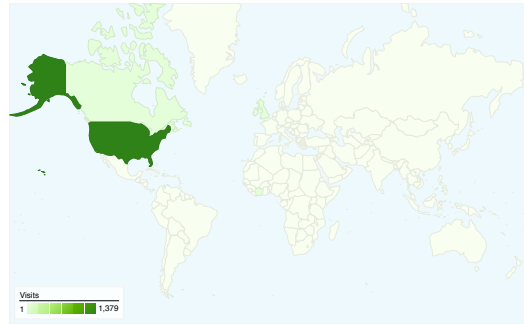

Site Usage

1,438 Visits

40.26% Bounce Rate

4,708 Pageviews

00:01:56 Avg. Time on Site

3.27 Pages/Visit

52.85% % New Visits

Visitors Overview

Visitors
992

Map Overlay world

Traffic Sources Overview

- **Search Engines**
691.00 (48.05%)
- **Direct Traffic**
578.00 (40.19%)
- **Referring Sites**
169.00 (11.75%)

Content Overview

Pages	Pageviews	% Pageviews
/	1,434	30.46%
/bulletins/0517/page01.html	225	4.78%
/index.html	192	4.08%
/bulletins/0531/page01.html	159	3.38%
/bulletins/0524/page01.html	141	2.99%

All traffic sources sent a total of 1,438 visits

40.19% Direct Traffic

11.75% Referring Sites

48.05% Search Engines

Search Engines
691.00 (48.05%)

Direct Traffic
578.00 (40.19%)

Referring Sites
169.00 (11.75%)

1,438 visits came from 27 countries/territories

Site Usage						
Visits	Pages/Visit	Avg. Time on Site	% New Visits	Bounce Rate		
1,438 % of Site Total: 100.00%	3.27 Site Avg: 3.27 (0.00%)	00:01:56 Site Avg: 00:01:56 (0.00%)	52.85% Site Avg: 52.85% (0.00%)	40.26% Site Avg: 40.26% (0.00%)		
Country/Territory	Visits	Pages/Visit	Avg. Time on Site	% New Visits	Bounce Rate	
United States	1,379	3.36	00:02:01	51.20%	38.36%	
Ivory Coast	8	1.25	00:00:19	62.50%	87.50%	
United Kingdom	7	1.14	00:00:01	100.00%	85.71%	
Canada	7	1.00	00:00:00	100.00%	100.00%	
Ireland	4	1.00	00:00:00	100.00%	100.00%	
South Africa	3	1.00	00:00:00	100.00%	100.00%	
Japan	3	3.00	00:00:41	66.67%	33.33%	
Egypt	3	2.00	00:00:22	100.00%	66.67%	
Poland	2	1.00	00:00:00	100.00%	100.00%	