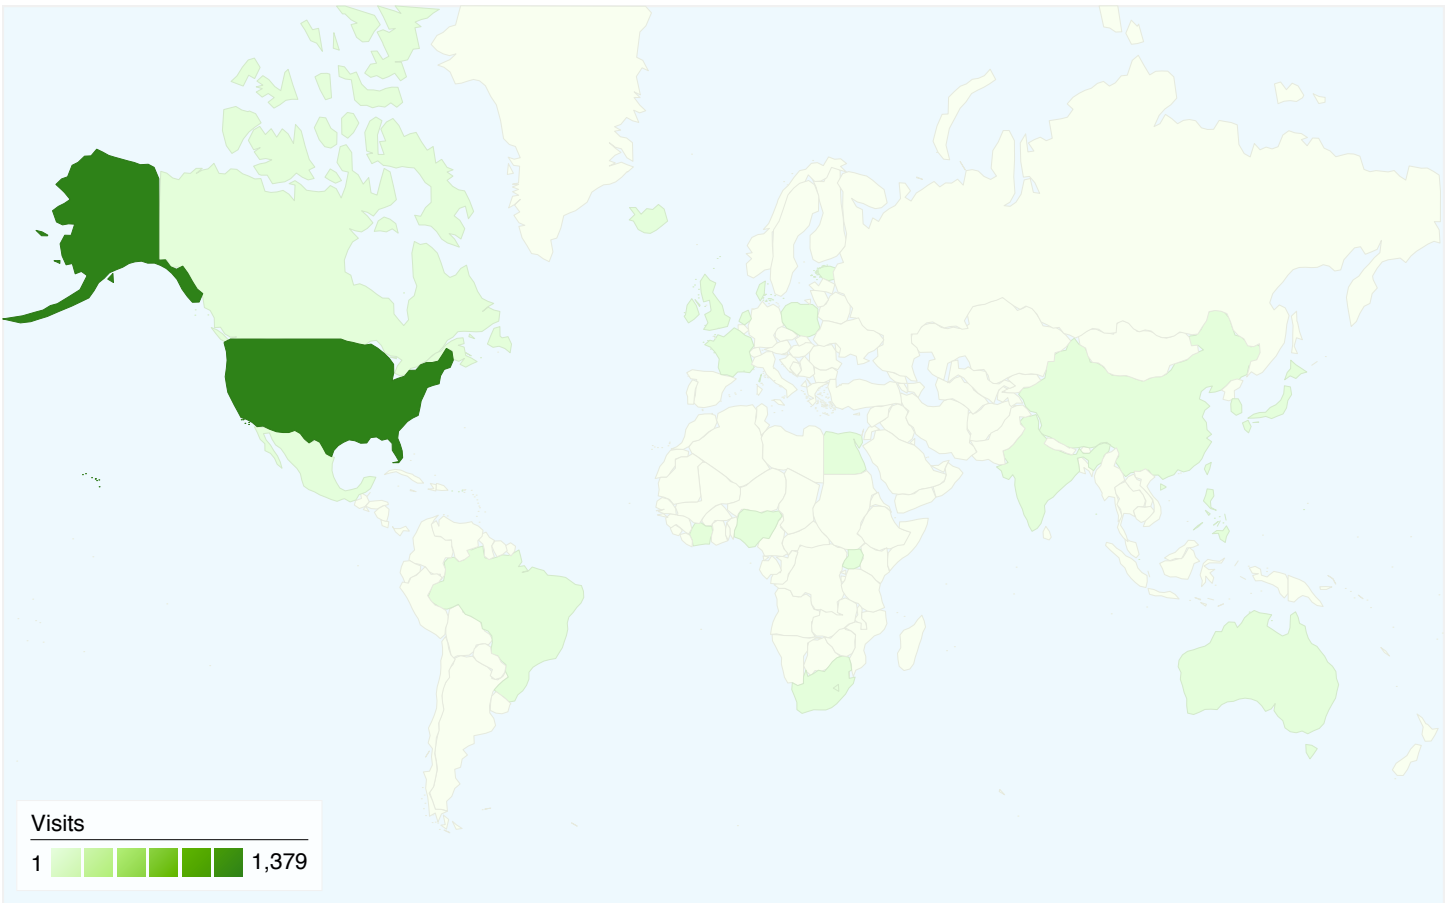

Visitors
992

Map Overlay world

Traffic Sources Overview

- **Search Engines**
691.00 (48.05%)
- **Direct Traffic**
578.00 (40.19%)
- **Referring Sites**
169.00 (11.75%)

Content Overview

Pages	Pageviews	% Pageviews
/	1,434	30.46%
/bulletins/0517/page01.html	225	4.78%
/index.html	192	4.08%
/bulletins/0531/page01.html	159	3.38%
/bulletins/0524/page01.html	141	2.99%

992 people visited this site

1,438 Visits

992 Absolute Unique Visitors

4,708 Pageviews

3.27 Average Pageviews

00:01:56 Time on Site

40.26% Bounce Rate

52.85% New Visits

All traffic sources sent a total of 1,438 visits

40.19% Direct Traffic

11.75% Referring Sites

48.05% Search Engines

Search Engines
691.00 (48.05%)

Direct Traffic
578.00 (40.19%)

Referring Sites
169.00 (11.75%)

1,438 visits came from 27 countries/territories

Site Usage						
Visits	Pages/Visit	Avg. Time on Site	% New Visits	Bounce Rate		
1,438 % of Site Total: 100.00%	3.27 Site Avg: 3.27 (0.00%)	00:01:56 Site Avg: 00:01:56 (0.00%)	52.85% Site Avg: 52.85% (0.00%)	40.26% Site Avg: 40.26% (0.00%)		
Country/Territory	Visits	Pages/Visit	Avg. Time on Site	% New Visits	Bounce Rate	
United States	1,379	3.36	00:02:01	51.20%	38.36%	
Ivory Coast	8	1.25	00:00:19	62.50%	87.50%	
United Kingdom	7	1.14	00:00:01	100.00%	85.71%	
Canada	7	1.00	00:00:00	100.00%	100.00%	
Ireland	4	1.00	00:00:00	100.00%	100.00%	
South Africa	3	1.00	00:00:00	100.00%	100.00%	
Japan	3	3.00	00:00:41	66.67%	33.33%	
Egypt	3	2.00	00:00:22	100.00%	66.67%	
Poland	2	1.00	00:00:00	100.00%	100.00%	