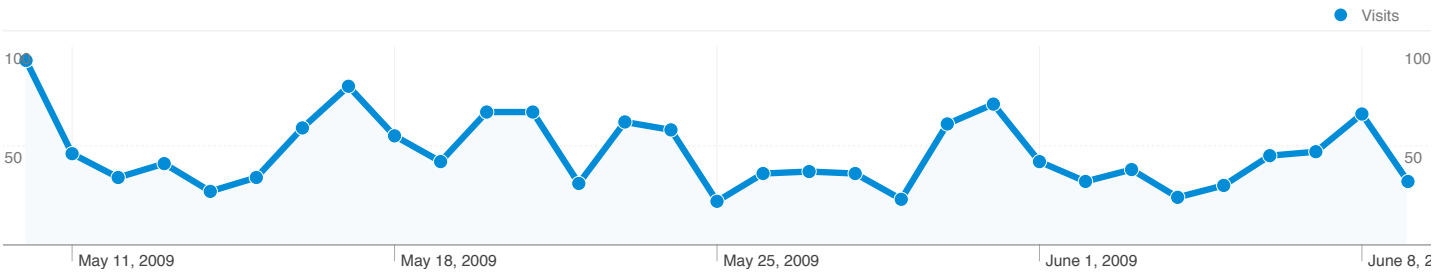

All traffic sources sent a total of 1,438 visits

40.19% Direct Traffic

11.75% Referring Sites

48.05% Search Engines

Search Engines
691.00 (48.05%)

Direct Traffic
578.00 (40.19%)

Referring Sites
169.00 (11.75%)

Top Traffic Sources

Sources	Visits	% visits	Keywords	Visits	% visits
(direct) ((none))	578	40.19%	st barbara harrison city	55	7.96%
google (organic)	520	36.16%	st. barbara harrison city	46	6.66%
yahoo (organic)	82	5.70%	st barbara church	36	5.21%
dioceseofgreensburg.org	60	4.17%	stbarbara.org	18	2.60%
aol (organic)	32	2.23%	st barbara church harrison city	17	2.46%