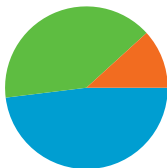

Traffic Sources Overview

- **Search Engines**
  691.00 (48.05%)
- **Direct Traffic**
  578.00 (40.19%)
- **Referring Sites**
  169.00 (11.75%)

Content Overview

Pages	Pageviews	% Pageviews
/	1,434	30.46%
/bulletins/0517/page01.html	225	4.78%
/index.html	192	4.08%
/bulletins/0531/page01.html	159	3.38%
/bulletins/0524/page01.html	141	2.99%