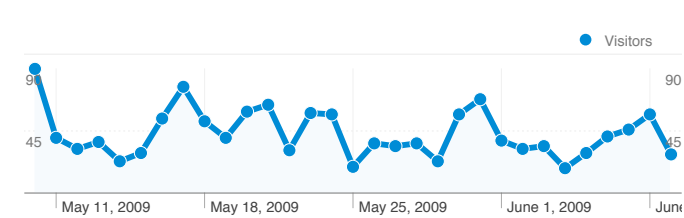

Site Usage

1,438 Visits

40.26% Bounce Rate

4,708 Pageviews

00:01:56 Avg. Time on Site

3.27 Pages/Visit

52.85% % New Visits

Visitors Overview

992 people visited this site

1,438 Visits

992 Absolute Unique Visitors

4,708 Pageviews

3.27 Average Pageviews

00:01:56 Time on Site

40.26% Bounce Rate

52.85% New Visits

1,438 visits came from 27 countries/territories

Site Usage						
Visits	Pages/Visit	Avg. Time on Site	% New Visits	Bounce Rate		
1,438 % of Site Total: 100.00%	3.27 Site Avg: 3.27 (0.00%)	00:01:56 Site Avg: 00:01:56 (0.00%)	52.85% Site Avg: 52.85% (0.00%)	40.26% Site Avg: 40.26% (0.00%)		
Country/Territory	Visits	Pages/Visit	Avg. Time on Site	% New Visits	Bounce Rate	
United States	1,379	3.36	00:02:01	51.20%	38.36%	
Ivory Coast	8	1.25	00:00:19	62.50%	87.50%	
United Kingdom	7	1.14	00:00:01	100.00%	85.71%	
Canada	7	1.00	00:00:00	100.00%	100.00%	
Ireland	4	1.00	00:00:00	100.00%	100.00%	
South Africa	3	1.00	00:00:00	100.00%	100.00%	
Japan	3	3.00	00:00:41	66.67%	33.33%	
Egypt	3	2.00	00:00:22	100.00%	66.67%	
Poland	2	1.00	00:00:00	100.00%	100.00%	

India	2	2.00	00:01:19	100.00%	50.00%
					1 - 10 of 27

Pages on this site were viewed a total of 4,708 times

4,708 Pageviews

3,993 Unique Views

40.26% Bounce Rate

Top Content

Pages	Pageviews	% Pageviews
/	1,434	30.46%
/bulletins/0517/page01.html	225	4.78%
/index.html	192	4.08%
/bulletins/0531/page01.html	159	3.38%
/bulletins/0524/page01.html	141	2.99%