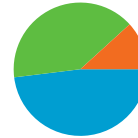

Technical Profile

Browser	Visits	% visits	Connection Speed	Visits	% visits
Internet Explorer	1,068	74.27%	Cable	728	50.63%
Firefox	252	17.52%	DSL	291	20.24%
Safari	93	6.47%	Unknown	275	19.12%
Chrome	9	0.63%	T1	85	5.91%
Mozilla	8	0.56%	Dialup	30	2.09%

All traffic sources sent a total of 1,438 visits

40.19% Direct Traffic

11.75% Referring Sites

48.05% Search Engines

Search Engines
691.00 (48.05%)

Direct Traffic
578.00 (40.19%)

Referring Sites
169.00 (11.75%)