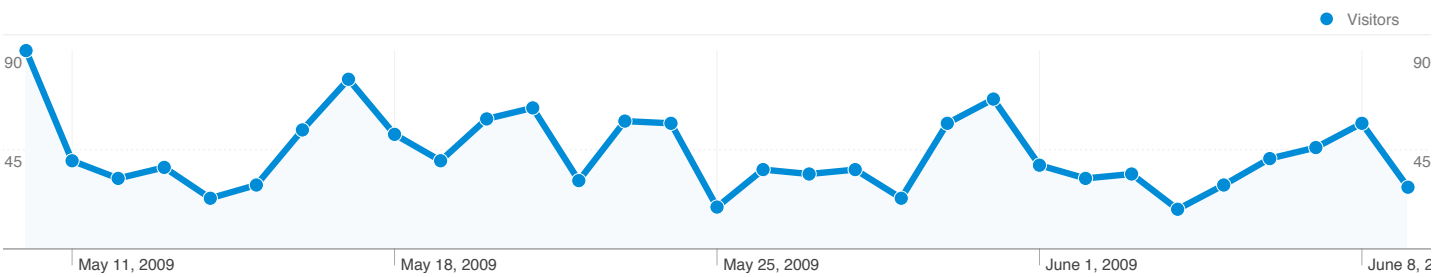

Site Usage

1,438 Visits

40.26% Bounce Rate

4,708 Pageviews

00:01:56 Avg. Time on Site

3.27 Pages/Visit

52.85% % New Visits

Visitors Overview

Visitors
992

Map Overlay world

Traffic Sources Overview

- **Search Engines**
691.00 (48.05%)
- **Direct Traffic**
578.00 (40.19%)
- **Referring Sites**
169.00 (11.75%)

Content Overview

Pages	Pageviews	% Pageviews
/	1,434	30.46%
/bulletins/0517/page01.html	225	4.78%
/index.html	192	4.08%
/bulletins/0531/page01.html	159	3.38%
/bulletins/0524/page01.html	141	2.99%

992 people visited this site

1,438 Visits

992 Absolute Unique Visitors

4,708 Pageviews

3.27 Average Pageviews

00:01:56 Time on Site

40.26% Bounce Rate

52.85% New Visits

1,438 visits came from 27 countries/territories

Site Usage						
Visits	Pages/Visit	Avg. Time on Site	% New Visits	Bounce Rate		
1,438 % of Site Total: 100.00%	3.27 Site Avg: 3.27 (0.00%)	00:01:56 Site Avg: 00:01:56 (0.00%)	52.85% Site Avg: 52.85% (0.00%)	40.26% Site Avg: 40.26% (0.00%)		
Country/Territory	Visits	Pages/Visit	Avg. Time on Site	% New Visits	Bounce Rate	
United States	1,379	3.36	00:02:01	51.20%	38.36%	
Ivory Coast	8	1.25	00:00:19	62.50%	87.50%	
United Kingdom	7	1.14	00:00:01	100.00%	85.71%	
Canada	7	1.00	00:00:00	100.00%	100.00%	
Ireland	4	1.00	00:00:00	100.00%	100.00%	
South Africa	3	1.00	00:00:00	100.00%	100.00%	
Japan	3	3.00	00:00:41	66.67%	33.33%	
Egypt	3	2.00	00:00:22	100.00%	66.67%	
Poland	2	1.00	00:00:00	100.00%	100.00%	