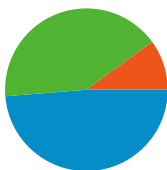

Traffic Sources Overview

- **Search Engines**
  890.00 (48.71%)
- **Direct Traffic**
  754.00 (41.27%)
- **Referring Sites**
  183.00 (10.02%)

Content Overview

Pages	Pageviews	% Pageviews
/	1,814	26.44%
/index.html	355	5.17%
/events/2010/photo-	298	4.34%
/bulletins/0425/page01.html	215	3.13%
/bulletins/0418/page01.html	191	2.78%