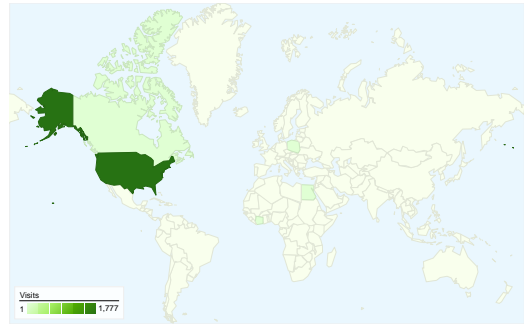

Site Usage

1,827 Visits

38.75% Bounce Rate

6,861 Pageviews

00:02:14 Avg. Time on Site

3.76 Pages/Visit

42.04% % New Visits

Visitors Overview

Visitors
1,122

Map Overlay

Traffic Sources Overview

- **Search Engines**
890.00 (48.71%)
- **Direct Traffic**
754.00 (41.27%)
- **Referring Sites**
183.00 (10.02%)

Content Overview

Pages	Pageviews	% Pageviews
/	1,814	26.44%
/index.html	355	5.17%
/events/2010/photo-	298	4.34%
/bulletins/0425/page01.html	215	3.13%
/bulletins/0418/page01.html	191	2.78%

Visitors Overview

Visitors
1,122

1,122 people visited this site

1,827 Visits

1,122 Absolute Unique Visitors

6,861 Pageviews

3.76 Average Pageviews

00:02:14 Time on Site

1,827 visits came from 24 countries/territories

Site Usage						
Visits	Pages/Visit	Avg. Time on Site	% New Visits	Bounce Rate		
1,827 % of Site Total: 100.00%	3.76 Site Avg: 3.76 (0.00%)	00:02:14 Site Avg: 00:02:14 (0.00%)	42.04% Site Avg: 42.04% (0.00%)	38.75% Site Avg: 38.75% (0.00%)		
Country/Territory	Visits	Pages/Visit	Avg. Time on Site	% New Visits	Bounce Rate	
United States	1,777	3.82	00:02:18	40.74%	37.65%	
Canada	11	2.18	00:00:45	81.82%	54.55%	
Poland	5	1.40	00:00:32	80.00%	60.00%	
Côte d'Ivoire	5	1.00	00:00:00	100.00%	100.00%	
Egypt	5	1.00	00:00:00	100.00%	100.00%	
Philippines	2	1.00	00:00:00	100.00%	100.00%	
United Kingdom	2	2.50	00:00:27	50.00%	0.00%	
Trinidad and Tobago	2	1.00	00:00:00	50.00%	100.00%	
Uganda	2	1.00	00:00:00	100.00%	100.00%	