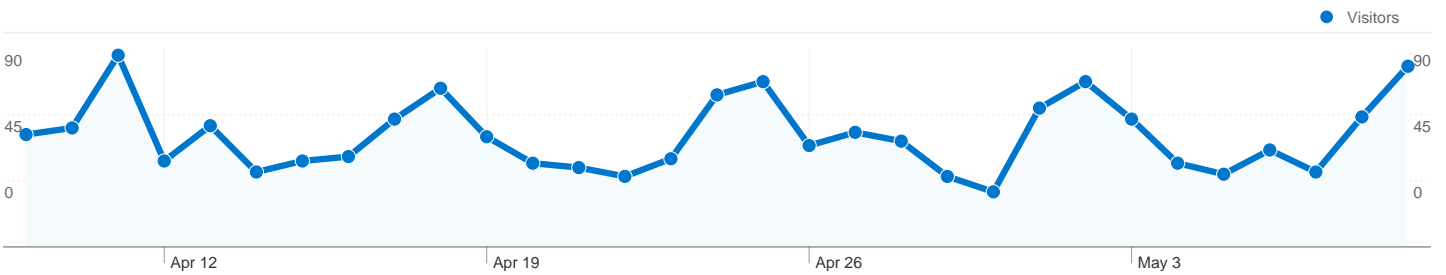

Site Usage

1,827 Visits

38.75% Bounce Rate

6,861 Pageviews

00:02:14 Avg. Time on Site

3.76 Pages/Visit

42.04% % New Visits

Visitors Overview

Visitors Overview

Visitors
1,122

1,122 people visited this site

1,827 Visits

1,122 Absolute Unique Visitors

6,861 Pageviews

3.76 Average Pageviews

00:02:14 Time on Site

1,827 visits came from 24 countries/territories

Site Usage						
Visits	Pages/Visit	Avg. Time on Site	% New Visits	Bounce Rate		
1,827 % of Site Total: 100.00%	3.76 Site Avg: 3.76 (0.00%)	00:02:14 Site Avg: 00:02:14 (0.00%)	42.04% Site Avg: 42.04% (0.00%)	38.75% Site Avg: 38.75% (0.00%)		
Country/Territory	Visits	Pages/Visit	Avg. Time on Site	% New Visits	Bounce Rate	
United States	1,777	3.82	00:02:18	40.74%	37.65%	
Canada	11	2.18	00:00:45	81.82%	54.55%	
Poland	5	1.40	00:00:32	80.00%	60.00%	
Côte d'Ivoire	5	1.00	00:00:00	100.00%	100.00%	
Egypt	5	1.00	00:00:00	100.00%	100.00%	
Philippines	2	1.00	00:00:00	100.00%	100.00%	
United Kingdom	2	2.50	00:00:27	50.00%	0.00%	
Trinidad and Tobago	2	1.00	00:00:00	50.00%	100.00%	
Uganda	2	1.00	00:00:00	100.00%	100.00%	

Ireland	2	1.00	00:00:00	100.00%	100.00%
					1 - 10 of 24

Pages on this site were viewed a total of 6,861 times

 **6,861** Pageviews

 **5,546** Unique Views

 **38.75%** Bounce Rate

Top Content

Pages	Pageviews	% Pageviews
/	1,814	26.44%
/index.html	355	5.17%
/events/2010/photo-directory.html	298	4.34%
/bulletins/0425/page01.html	215	3.13%
/bulletins/0418/page01.html	191	2.78%