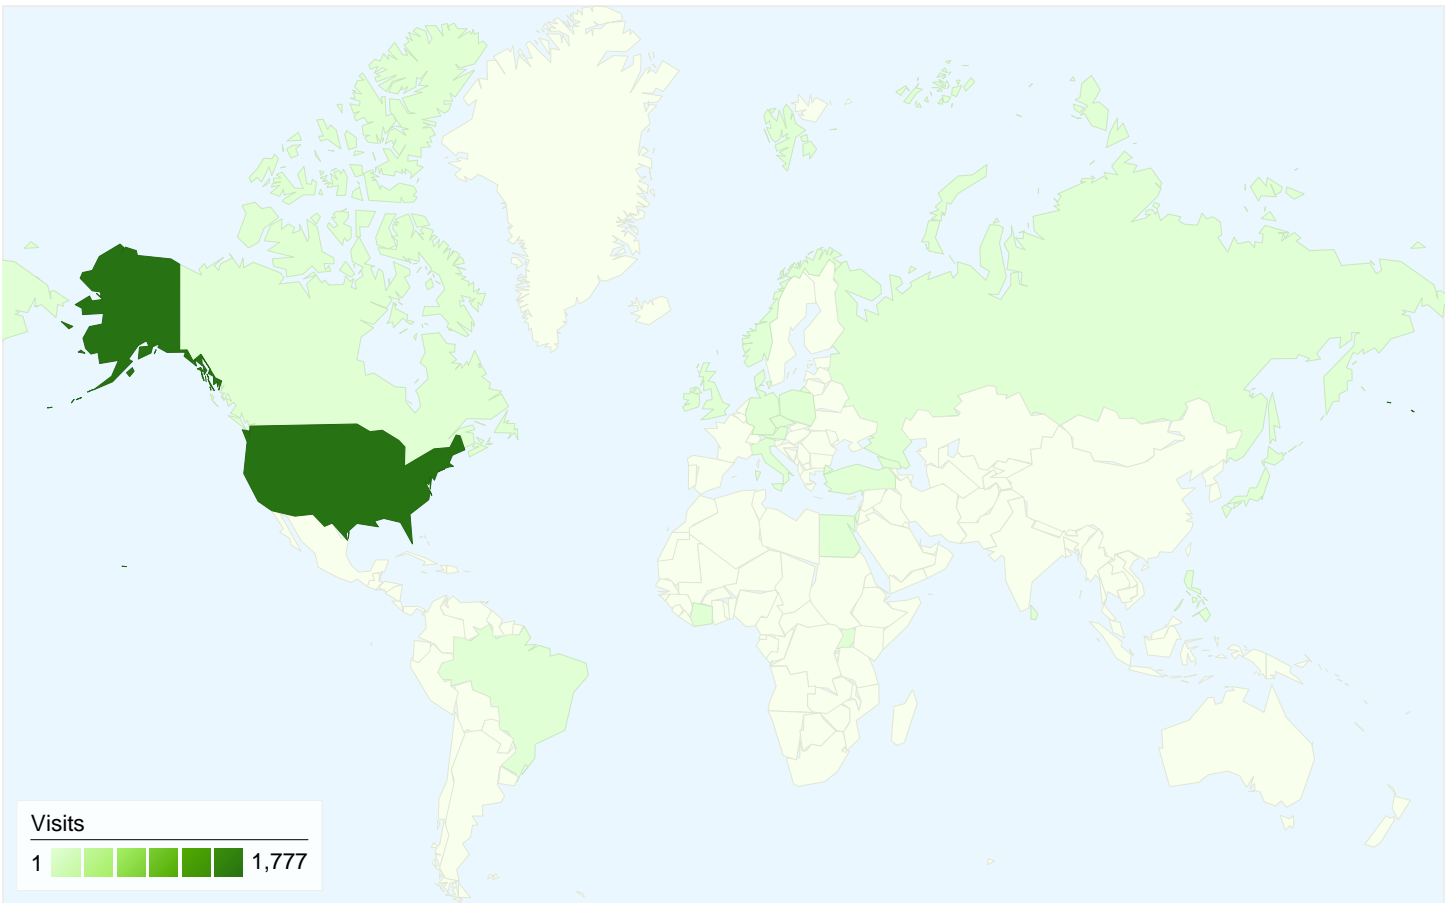

Visitors Overview

Visitors
1,122

1,122 people visited this site

1,827 Visits

1,122 Absolute Unique Visitors

6,861 Pageviews

3.76 Average Pageviews

00:02:14 Time on Site

All traffic sources sent a total of 1,827 visits

-  **41.27%** Direct Traffic
-  **10.02%** Referring Sites
-  **48.71%** Search Engines

- **Search Engines**
890.00 (48.71%)
- **Direct Traffic**
754.00 (41.27%)
- **Referring Sites**
183.00 (10.02%)

1,122 people visited this site

1,827 Visits

1,122 Absolute Unique Visitors

6,861 Pageviews

3.76 Average Pageviews

00:02:14 Time on Site

38.75% Bounce Rate

42.04% New Visits

1,827 visits came from 24 countries/territories

Site Usage						
Visits	Pages/Visit	Avg. Time on Site	% New Visits	Bounce Rate		
1,827 % of Site Total: 100.00%	3.76 Site Avg: 3.76 (0.00%)	00:02:14 Site Avg: 00:02:14 (0.00%)	42.04% Site Avg: 42.04% (0.00%)	38.75% Site Avg: 38.75% (0.00%)		
Country/Territory	Visits	Pages/Visit	Avg. Time on Site	% New Visits	Bounce Rate	
United States	1,777	3.82	00:02:18	40.74%	37.65%	
Canada	11	2.18	00:00:45	81.82%	54.55%	
Poland	5	1.40	00:00:32	80.00%	60.00%	
Côte d'Ivoire	5	1.00	00:00:00	100.00%	100.00%	
Egypt	5	1.00	00:00:00	100.00%	100.00%	
Philippines	2	1.00	00:00:00	100.00%	100.00%	
United Kingdom	2	2.50	00:00:27	50.00%	0.00%	
Trinidad and Tobago	2	1.00	00:00:00	50.00%	100.00%	
Uganda	2	1.00	00:00:00	100.00%	100.00%	