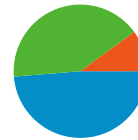

Visitors Overview

Visitors
1,122

1,122 people visited this site

1,827 Visits

1,122 Absolute Unique Visitors

6,861 Pageviews

3.76 Average Pageviews

00:02:14 Time on Site

38.75% Bounce Rate

42.04% New Visits

Technical Profile

Browser	Visits	% visits	Connection Speed	Visits	% visits
Internet Explorer	1,279	70.01%	Cable	1,058	57.91%
Firefox	292	15.98%	DSL	354	19.38%
Safari	193	10.56%	Unknown	243	13.30%
Chrome	47	2.57%	T1	136	7.44%
BlackBerry9530	5	0.27%	Dialup	25	1.37%

All traffic sources sent a total of 1,827 visits

-  **41.27%** Direct Traffic
-  **10.02%** Referring Sites
-  **48.71%** Search Engines

- **Search Engines**
890.00 (48.71%)
- **Direct Traffic**
754.00 (41.27%)
- **Referring Sites**
183.00 (10.02%)