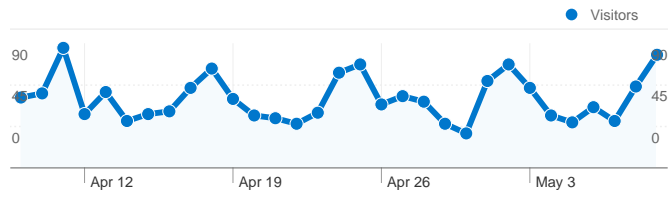

Site Usage

1,827 Visits

38.75% Bounce Rate

6,861 Pageviews

00:02:14 Avg. Time on Site

3.76 Pages/Visit

42.04% % New Visits

Visitors Overview

Visitors Overview

Visitors
1,122

1,122 people visited this site

1,827 Visits

1,122 Absolute Unique Visitors

6,861 Pageviews

3.76 Average Pageviews

00:02:14 Time on Site

1,827 visits came from 24 countries/territories

Site Usage						
Visits	Pages/Visit	Avg. Time on Site	% New Visits	Bounce Rate		
1,827 % of Site Total: 100.00%	3.76 Site Avg: 3.76 (0.00%)	00:02:14 Site Avg: 00:02:14 (0.00%)	42.04% Site Avg: 42.04% (0.00%)	38.75% Site Avg: 38.75% (0.00%)		
Country/Territory	Visits	Pages/Visit	Avg. Time on Site	% New Visits	Bounce Rate	
United States	1,777	3.82	00:02:18	40.74%	37.65%	
Canada	11	2.18	00:00:45	81.82%	54.55%	
Poland	5	1.40	00:00:32	80.00%	60.00%	
Côte d'Ivoire	5	1.00	00:00:00	100.00%	100.00%	
Egypt	5	1.00	00:00:00	100.00%	100.00%	
Philippines	2	1.00	00:00:00	100.00%	100.00%	
United Kingdom	2	2.50	00:00:27	50.00%	0.00%	
Trinidad and Tobago	2	1.00	00:00:00	50.00%	100.00%	
Uganda	2	1.00	00:00:00	100.00%	100.00%	

Ireland	2	1.00	00:00:00	100.00%	100.00%
					1 - 10 of 24

Pages on this site were viewed a total of 6,861 times

 **6,861** Pageviews

 **5,546** Unique Views

 **38.75%** Bounce Rate

Top Content

Pages	Pageviews	% Pageviews
/	1,814	26.44%
/index.html	355	5.17%
/events/2010/photo-directory.html	298	4.34%
/bulletins/0425/page01.html	215	3.13%
/bulletins/0418/page01.html	191	2.78%