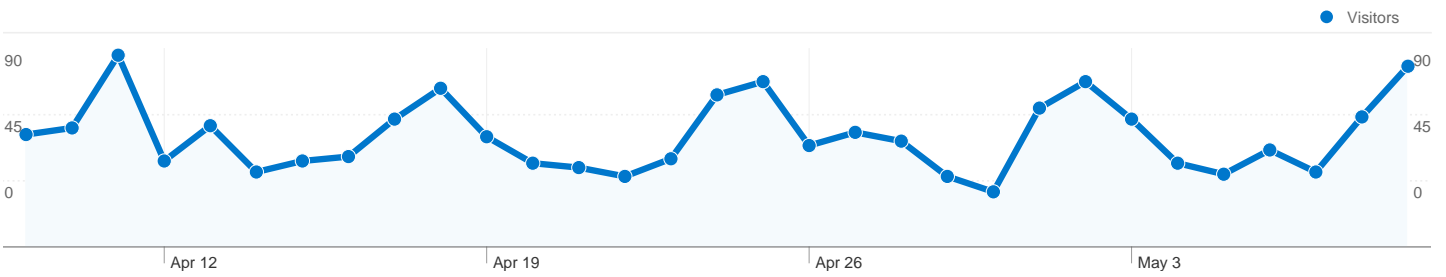

Site Usage

1,827 Visits

38.75% Bounce Rate

6,861 Pageviews

00:02:14 Avg. Time on Site

3.76 Pages/Visit

42.04% % New Visits

Visitors Overview

Visitors Overview

Visitors
1,122

1,122 people visited this site

1,827 Visits

1,122 Absolute Unique Visitors

6,861 Pageviews

3.76 Average Pageviews

00:02:14 Time on Site

All traffic sources sent a total of 1,827 visits

-  **41.27%** Direct Traffic
-  **10.02%** Referring Sites
-  **48.71%** Search Engines

- **Search Engines**
890.00 (48.71%)
- **Direct Traffic**
754.00 (41.27%)
- **Referring Sites**
183.00 (10.02%)

1,122 people visited this site

1,827 Visits

1,122 Absolute Unique Visitors

6,861 Pageviews

3.76 Average Pageviews

00:02:14 Time on Site

38.75% Bounce Rate

42.04% New Visits