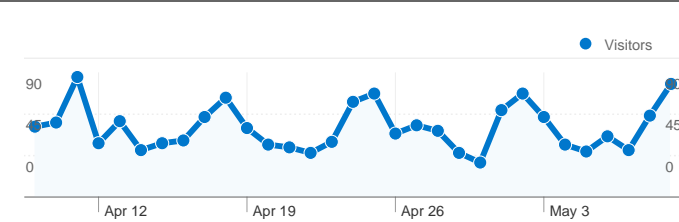

Site Usage

1,827 Visits

38.75% Bounce Rate

6,861 Pageviews

00:02:14 Avg. Time on Site

3.76 Pages/Visit

42.04% % New Visits

Visitors Overview

Visitors Overview

Visitors
1,122

1,122 people visited this site

1,827 Visits

1,122 Absolute Unique Visitors

6,861 Pageviews

3.76 Average Pageviews

00:02:14 Time on Site

1,827 visits came from 24 countries/territories

Site Usage						
Visits	Pages/Visit	Avg. Time on Site	% New Visits	Bounce Rate		
1,827 % of Site Total: 100.00%	3.76 Site Avg: 3.76 (0.00%)	00:02:14 Site Avg: 00:02:14 (0.00%)	42.04% Site Avg: 42.04% (0.00%)	38.75% Site Avg: 38.75% (0.00%)		
Country/Territory	Visits	Pages/Visit	Avg. Time on Site	% New Visits	Bounce Rate	
United States	1,777	3.82	00:02:18	40.74%	37.65%	
Canada	11	2.18	00:00:45	81.82%	54.55%	
Poland	5	1.40	00:00:32	80.00%	60.00%	
Côte d'Ivoire	5	1.00	00:00:00	100.00%	100.00%	
Egypt	5	1.00	00:00:00	100.00%	100.00%	
Philippines	2	1.00	00:00:00	100.00%	100.00%	
United Kingdom	2	2.50	00:00:27	50.00%	0.00%	
Trinidad and Tobago	2	1.00	00:00:00	50.00%	100.00%	
Uganda	2	1.00	00:00:00	100.00%	100.00%	

Ireland	2	1.00	00:00:00	100.00%	100.00%
					1 - 10 of 24

Pages on this site were viewed a total of 6,861 times

 **6,861** Pageviews

 **5,546** Unique Views

 **38.75%** Bounce Rate

Top Content

Pages	Pageviews	% Pageviews
/	1,814	26.44%
/index.html	355	5.17%
/events/2010/photo-directory.html	298	4.34%
/bulletins/0425/page01.html	215	3.13%
/bulletins/0418/page01.html	191	2.78%