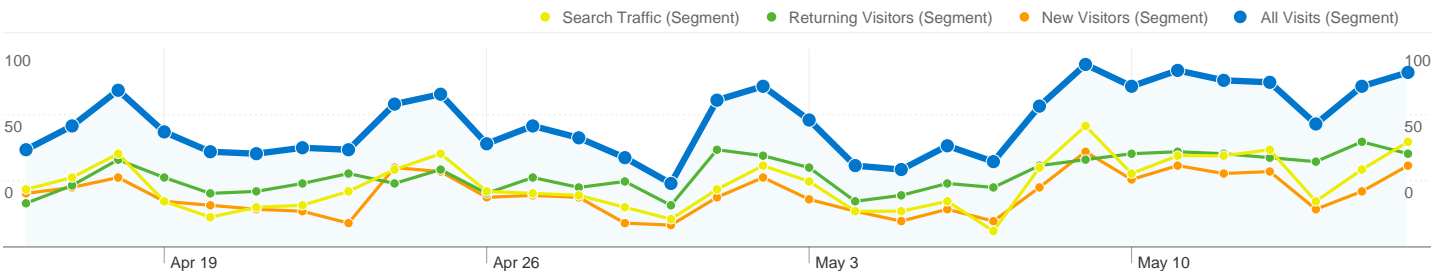

This site received 1,959 visits in the "All Visits" segment

All Visits 1,959 Visits
New Visitors 825
Returning Visitors 1,134
Search Traffic 983

All Visits N/A Absolute Unique Visitors
New Visitors N/A
Returning Visitors N/A
Search Traffic N/A

All Visits 7,254 Pageviews
New Visitors 2,724
Returning Visitors 4,530
Search Traffic 3,152

All Visits 3.70 Average Pageviews
New Visitors 3.30
Returning Visitors 3.99
Search Traffic 3.21

All Visits 00:02:06 Time on Site
New Visitors 00:01:47
Returning Visitors 00:02:21
Search Traffic 00:01:44

All Visits 36.96% Bounce Rate
New Visitors 44.97%
Returning Visitors 31.13%
Search Traffic 47.41%

All Visits 42.11% New Visits
New Visitors 100.00%