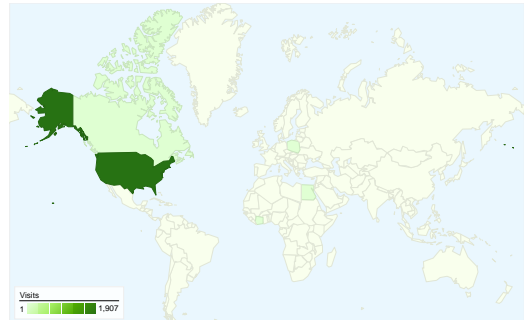

All Visits **7,254** Pageviews
 New Visitors **2,724**
 Returning Visitors **4,530**
 Search Traffic **3,152**

All Visits **00:02:06** Avg. Time on Site
 New Visitors **00:01:47**
 Returning Visitors **00:02:21**
 Search Traffic **00:01:44**

All Visits **3.70** Pages/Visit
 New Visitors **3.30**
 Returning Visitors **3.99**
 Search Traffic **3.21**

All Visits **42.11%** % New Visits
 New Visitors **100.00%**
 Returning Visitors **0.00%**
 Search Traffic **55.44%**

Visitors Overview

Visits
1,959

Map Overlay

Traffic Sources Overview

- **Search Engines**
983.00 (50.18%)
- **Direct Traffic**
793.00 (40.48%)
- **Referring Sites**
183.00 (9.34%)

Visitors Overview

Visitors
1,683

1,959 visits came from 21 countries/territories in the "All Visits" segment

Site Usage						
Visits	Pages/Visit	Avg. Time on Site	% New Visits	Bounce Rate		
1,959	3.70	00:02:06	42.11%	36.96%		
New Visitors: 825	New Visitors: 3.30	New Visitors: 00:01:47	New Visitors: 100.00%	New Visitors: 44.97%		
Returning Visitors: 1,134	Returning Visitors: 3.99	Returning Visitors: 00:02:21	Returning Visitors: 0.00%	Returning Visitors: 31.13%		
Search Traffic: 983	Search Traffic: 3.21	Search Traffic: 00:01:44	Search Traffic: 55.44%	Search Traffic: 47.41%		
Country/Territory	Visits	Pages/Visit	Avg. Time on Site	% New Visits	Bounce Rate	
United States						
All Visits	1,907	3.76	00:02:09	40.85%	35.92%	
New Visitors	779	3.40	00:01:52	100.00%	42.88%	
Returning Visitors	1,128	4.01	00:02:21	0.00%	31.12%	
Search Traffic	939	3.28	00:01:48	53.78%	46.01%	
Canada						
All Visits	13	2.85	00:00:48	76.92%	53.85%	
New Visitors	10	3.10	00:00:46	100.00%	60.00%	