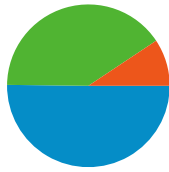

Visitors Overview

Visits
1,959

Map Overlay

Traffic Sources Overview

- **Search Engines**
983.00 (50.18%)
- **Direct Traffic**
793.00 (40.48%)
- **Referring Sites**
183.00 (9.34%)

Visitors Overview

Visitors
1,683

Content Overview

Pages	Pageviews	% Pageviews
/		
All Visits	1,942	26.77%
New Visitors	826	11.39%
Returning Visitors	1,116	15.38%
Search Traffic	936	12.90%
/index.html		
All Visits	349	4.81%
New Visitors	110	1.52%
Returning Visitors	239	3.29%
Search Traffic	119	1.64%
/events/2010/photo-directory.html		
All Visits	298	4.11%
New Visitors	105	1.45%
Returning Visitors	193	2.66%
Search Traffic	134	1.85%
/bulletins/0509/page01.html		
All Visits	266	3.67%
New Visitors	96	1.32%
Returning Visitors	170	2.34%
Search Traffic	107	1.48%
/bulletins/0425/page01.html		
All Visits	222	3.06%
New Visitors	63	0.87%
Returning Visitors	159	2.19%
Search Traffic	82	1.13%

1,959 visits came from 21 countries/territories in the "All Visits" segment

Site Usage						
Visits	Pages/Visit	Avg. Time on Site	% New Visits	Bounce Rate		
1,959	3.70	00:02:06	42.11%	36.96%		
New Visitors: 825	New Visitors: 3.30	New Visitors: 00:01:47	New Visitors: 100.00%	New Visitors: 44.97%		
Returning Visitors: 1,134	Returning Visitors: 3.99	Returning Visitors: 00:02:21	Returning Visitors: 0.00%	Returning Visitors: 31.13%		
Search Traffic: 983	Search Traffic: 3.21	Search Traffic: 00:01:44	Search Traffic: 55.44%	Search Traffic: 47.41%		
Country/Territory	Visits	Pages/Visit	Avg. Time on Site	% New Visits	Bounce Rate	
United States						
All Visits	1,907	3.76	00:02:09	40.85%	35.92%	
New Visitors	779	3.40	00:01:52	100.00%	42.88%	
Returning Visitors	1,128	4.01	00:02:21	0.00%	31.12%	
Search Traffic	939	3.28	00:01:48	53.78%	46.01%	
Canada						
All Visits	13	2.85	00:00:48	76.92%	53.85%	
New Visitors	10	3.10	00:00:46	100.00%	60.00%	