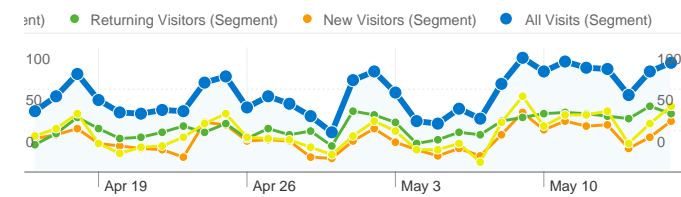

Visitors Overview