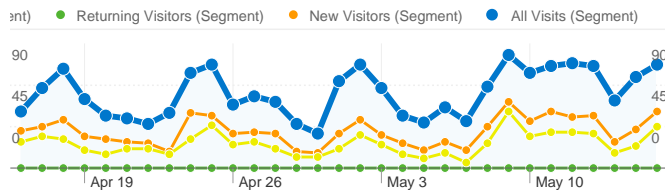

Visitors Overview

Visits
1,959

Map Overlay

Traffic Sources Overview

- **Search Engines**
983.00 (50.18%)
- **Direct Traffic**
793.00 (40.48%)
- **Referring Sites**
183.00 (9.34%)

Visitors Overview

Visitors
1,683

Content Overview

Pages	Pageviews	% Pageviews
/		
All Visits	1,942	26.77%
New Visitors	826	11.39%
Returning Visitors	1,116	15.38%
Search Traffic	936	12.90%
/index.html		
All Visits	349	4.81%
New Visitors	110	1.52%
Returning Visitors	239	3.29%
Search Traffic	119	1.64%
/events/2010/photo-directory.html		
All Visits	298	4.11%
New Visitors	105	1.45%
Returning Visitors	193	2.66%
Search Traffic	134	1.85%
/bulletins/0509/page01.html		
All Visits	266	3.67%
New Visitors	96	1.32%
Returning Visitors	170	2.34%
Search Traffic	107	1.48%
/bulletins/0425/page01.html		
All Visits	222	3.06%
New Visitors	63	0.87%
Returning Visitors	159	2.19%
Search Traffic	82	1.13%

Pages on this site were viewed a total of 7,254 times in the "All Visits" segment

All Visits 7,254 Pageviews
New Visitors 2,724
Returning Visitors 4,530
Search Traffic 3,152

All Visits 5,957 Unique Views
New Visitors 2,215
Returning Visitors 3,742
Search Traffic 2,558