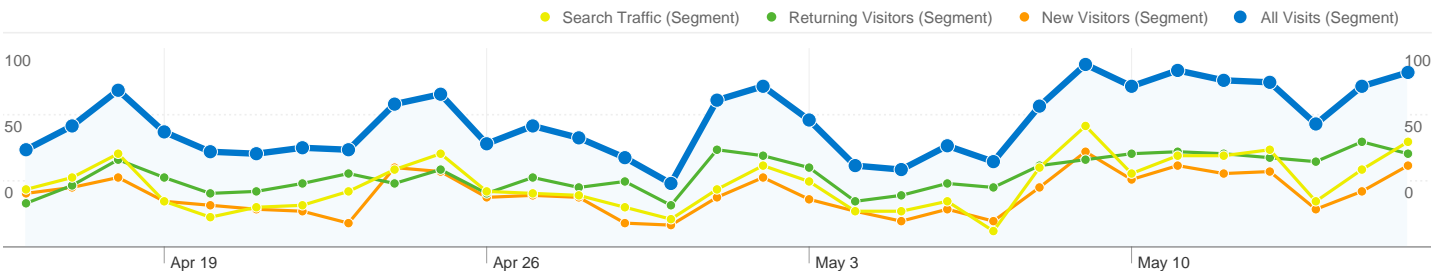

All traffic sources sent a total of 1,959 visits in the "All Visits" segment

All Visits 40.48% Direct Traffic
New Visitors 26.18%
Returning Visitors 50.88%
Search Traffic 0.00%

Search Engines
983.00 (50.18%)
Direct Traffic
793.00 (40.48%)
Referring Sites
183.00 (9.34%)

All Visits 9.34% Referring Sites
New Visitors 7.76%
Returning Visitors 10.49%
Search Traffic 0.00%

All Visits 50.18% Search Engines
New Visitors 66.06%
Returning Visitors 38.62%
Search Traffic 100.00%

Top Traffic Sources

Sources	Visits	% visits	Keywords	Visits	% visits
(direct) ((none))			st barbara harrison city		
All Visits	793	40.48%	All Visits	129	13.12%
New Visitors	216	11.03%	New Visitors	61	6.21%
Returning Visitors	577	29.45%	Returning Visitors	68	6.92%
Search Traffic	0	0.00%	Search Traffic	129	13.12%
google (organic)			stbarbara.org		
All Visits	661	33.74%	All Visits	85	8.65%
New Visitors	406	20.72%	New Visitors	9	0.92%
Returning Visitors	255	13.02%	Returning Visitors	76	7.73%
Search Traffic	661	33.74%	Search Traffic	85	8.65%
search (organic)			st. barbara harrison city