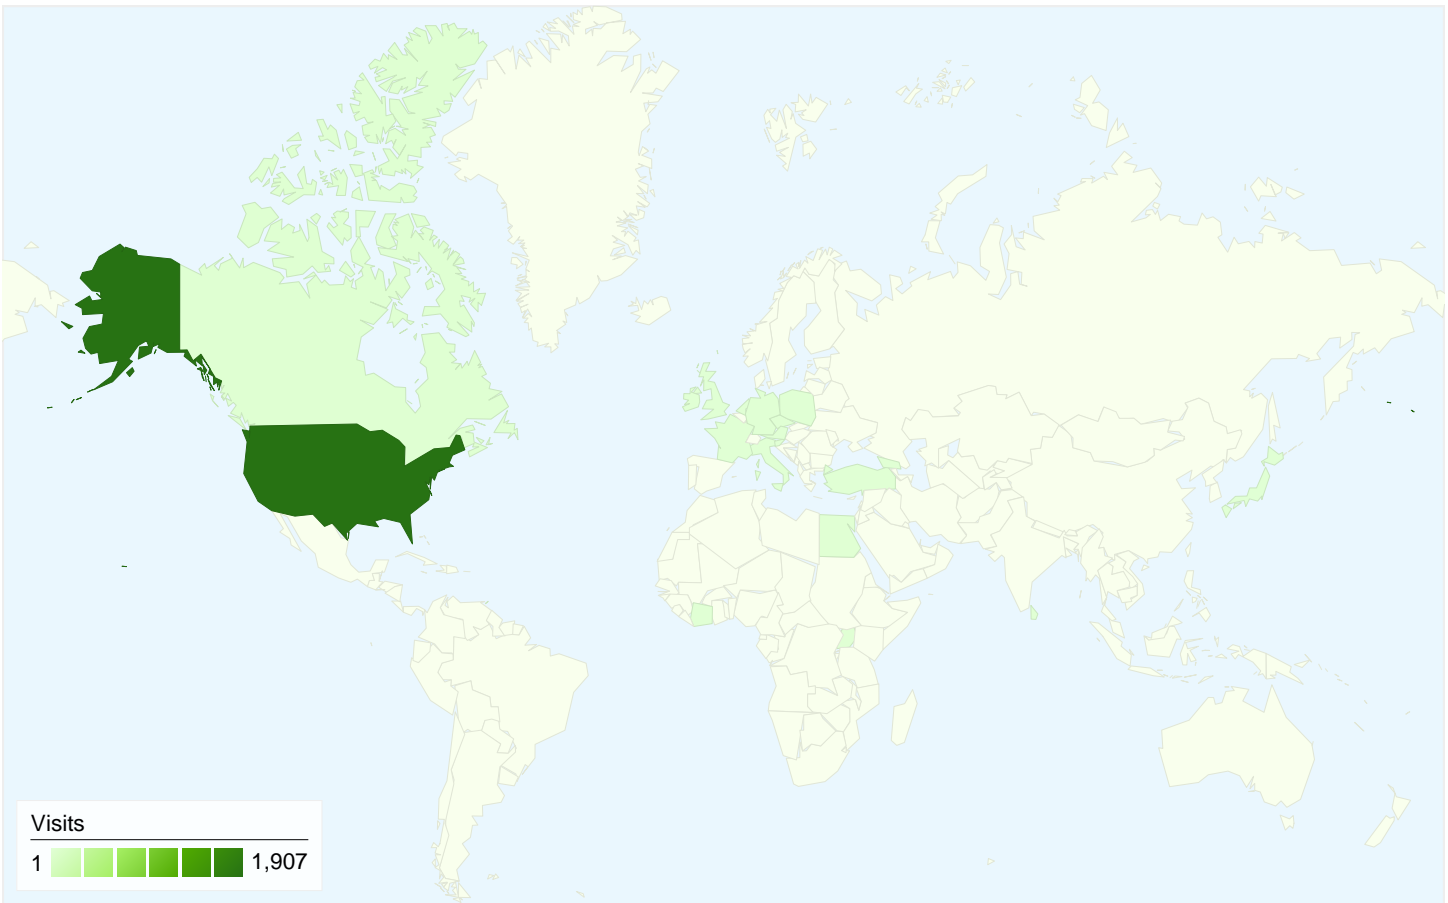

1,959 visits came from 21 countries/territories in the "All Visits" segment

Site Usage						
Visits	Pages/Visit	Avg. Time on Site	% New Visits	Bounce Rate		
1,959	3.70	00:02:06	42.11%	36.96%		
New Visitors: 825	New Visitors: 3.30	New Visitors: 00:01:47	New Visitors: 100.00%	New Visitors: 44.97%		
Returning Visitors: 1,134	Returning Visitors: 3.99	Returning Visitors: 00:02:21	Returning Visitors: 0.00%	Returning Visitors: 31.13%		
Search Traffic: 983	Search Traffic: 3.21	Search Traffic: 00:01:44	Search Traffic: 55.44%	Search Traffic: 47.41%		
Country/Territory	Visits	Pages/Visit	Avg. Time on Site	% New Visits	Bounce Rate	
United States						
All Visits	1,907	3.76	00:02:09	40.85%	35.92%	
New Visitors	779	3.40	00:01:52	100.00%	42.88%	
Returning Visitors	1,128	4.01	00:02:21	0.00%	31.12%	
Search Traffic	939	3.28	00:01:48	53.78%	46.01%	
Canada						
All Visits	13	2.85	00:00:48	76.92%	53.85%	
New Visitors	10	3.10	00:00:46	100.00%	60.00%	