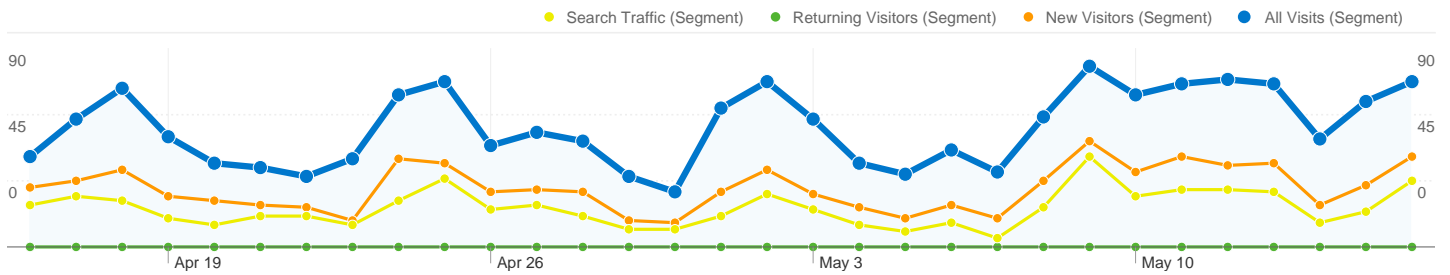

This site received 1,959 visits in the "All Visits" segment

All Visits 1,959 Visits
New Visitors 825
Returning Visitors 1,134
Search Traffic 983

All Visits N/A Absolute Unique Visitors
New Visitors N/A
Returning Visitors N/A
Search Traffic N/A

All Visits 7,254 Pageviews
New Visitors 2,724
Returning Visitors 4,530
Search Traffic 3,152

All Visits 3.70 Average Pageviews
New Visitors 3.30
Returning Visitors 3.99
Search Traffic 3.21

All Visits 00:02:06 Time on Site
New Visitors 00:01:47
Returning Visitors 00:02:21
Search Traffic 00:01:44

All Visits 36.96% Bounce Rate
New Visitors 44.97%
Returning Visitors 31.13%
Search Traffic 47.41%

All Visits 42.11% New Visits
New Visitors 100.00%