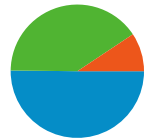

Search Engines
983.00 (50.18%)
Direct Traffic
793.00 (40.48%)
Referring Sites
183.00 (9.34%)

All Visits 9.34% Referring Sites
New Visitors 7.76%
Returning Visitors 10.49%
Search Traffic 0.00%

All Visits 50.18% Search Engines
New Visitors 66.06%
Returning Visitors 38.62%
Search Traffic 100.00%

Top Traffic Sources

Sources	Visits	% visits	Keywords	Visits	% visits
(direct) ((none))			st barbara harrison city		
All Visits	793	40.48%	All Visits	129	13.12%
New Visitors	216	11.03%	New Visitors	61	6.21%
Returning Visitors	577	29.45%	Returning Visitors	68	6.92%
Search Traffic	0	0.00%	Search Traffic	129	13.12%
google (organic)			stbarbara.org		
All Visits	661	33.74%	All Visits	85	8.65%
New Visitors	406	20.72%	New Visitors	9	0.92%
Returning Visitors	255	13.02%	Returning Visitors	76	7.73%
Search Traffic	661	33.74%	Search Traffic	85	8.65%
search (organic)			st. barbara harrison city