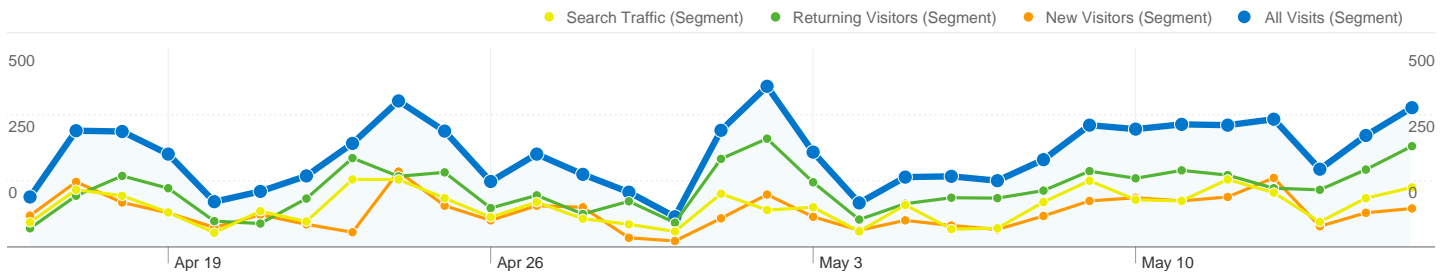

Pages on this site were viewed a total of 7,254 times in the "All Visits" segment

All Visits 7,254 Pageviews
New Visitors 2,724
Returning Visitors 4,530
Search Traffic 3,152

All Visits 5,957 Unique Views
New Visitors 2,215
Returning Visitors 3,742
Search Traffic 2,558

All Visits 36.96% Bounce Rate
New Visitors 44.97%
Returning Visitors 31.13%
Search Traffic 47.41%

Top Content

Pages	Pageviews	% Pageviews
/		
All Visits	1,942	26.77%
New Visitors	826	11.39%
Returning Visitors	1,116	15.38%
Search Traffic	936	12.90%
/index.html		
All Visits	349	4.81%
New Visitors	110	1.52%
Returning Visitors	239	3.29%
Search Traffic	119	1.64%
/events/2010/photo-directory.html