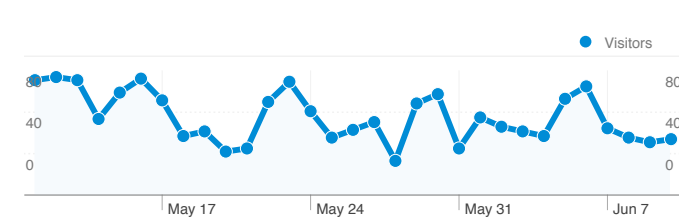

Site Usage

1,897 Visits

39.91% Bounce Rate

6,544 Pageviews

00:02:03 Avg. Time on Site

3.45 Pages/Visit

38.27% % New Visits

Visitors Overview

Visitors Overview

Visitors
1,060

1,060 people visited this site

1,897 Visits

1,060 Absolute Unique Visitors

6,544 Pageviews

3.45 Average Pageviews

00:02:03 Time on Site

1,060 people visited this site

1,897 Visits

1,060 Absolute Unique Visitors

6,544 Pageviews

3.45 Average Pageviews

00:02:03 Time on Site

39.91% Bounce Rate

38.27% New Visits

1,897 visits came from 28 countries/territories

Site Usage						
Visits	Pages/Visit	Avg. Time on Site	% New Visits	Bounce Rate		
1,897 % of Site Total: 100.00%	3.45 Site Avg: 3.45 (0.00%)	00:02:03 Site Avg: 00:02:03 (0.00%)	38.27% Site Avg: 38.27% (0.00%)	39.91% Site Avg: 39.91% (0.00%)		
Country/Territory	Visits	Pages/Visit	Avg. Time on Site	% New Visits	Bounce Rate	
United States	1,843	3.49	00:02:06	36.79%	38.85%	
Canada	13	3.77	00:01:35	69.23%	61.54%	
Egypt	5	1.00	00:00:00	100.00%	100.00%	
United Kingdom	4	1.00	00:00:00	100.00%	100.00%	
Turkey	2	1.00	00:00:00	50.00%	100.00%	
Poland	2	1.50	00:00:05	100.00%	50.00%	
Russia	2	1.00	00:00:00	50.00%	100.00%	
Australia	2	2.00	00:00:37	100.00%	0.00%	
Cyprus	2	1.00	00:00:00	100.00%	100.00%	