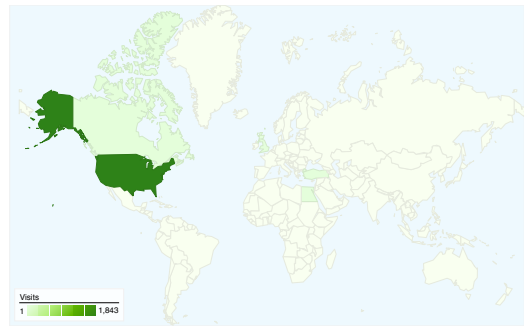

Site Usage

1,897 Visits

39.91% Bounce Rate

6,544 Pageviews

00:02:03 Avg. Time on Site

3.45 Pages/Visit

38.27% % New Visits

Visitors Overview

Visitors
1,060

Map Overlay

Traffic Sources Overview

- **Search Engines**
884.00 (46.60%)
- **Direct Traffic**
798.00 (42.07%)
- **Referring Sites**
215.00 (11.33%)

Content Overview

Pages	Pageviews	% Pageviews
/	1,914	29.25%
/bulletins/0509/page01.html	358	5.47%
/events/2010/photo-	264	4.03%
/index.html	234	3.58%
/bulletins/0523/page01.html	186	2.84%

Visitors Overview

Visitors
1,060

1,060 people visited this site

1,897 Visits

1,060 Absolute Unique Visitors

6,544 Pageviews

3.45 Average Pageviews

00:02:03 Time on Site

1,897 visits came from 28 countries/territories

Site Usage						
Visits	Pages/Visit	Avg. Time on Site	% New Visits	Bounce Rate		
1,897 % of Site Total: 100.00%	3.45 Site Avg: 3.45 (0.00%)	00:02:03 Site Avg: 00:02:03 (0.00%)	38.27% Site Avg: 38.27% (0.00%)	39.91% Site Avg: 39.91% (0.00%)		
Country/Territory	Visits	Pages/Visit	Avg. Time on Site	% New Visits	Bounce Rate	
United States	1,843	3.49	00:02:06	36.79%	38.85%	
Canada	13	3.77	00:01:35	69.23%	61.54%	
Egypt	5	1.00	00:00:00	100.00%	100.00%	
United Kingdom	4	1.00	00:00:00	100.00%	100.00%	
Turkey	2	1.00	00:00:00	50.00%	100.00%	
Poland	2	1.50	00:00:05	100.00%	50.00%	
Russia	2	1.00	00:00:00	50.00%	100.00%	
Australia	2	2.00	00:00:37	100.00%	0.00%	
Cyprus	2	1.00	00:00:00	100.00%	100.00%	