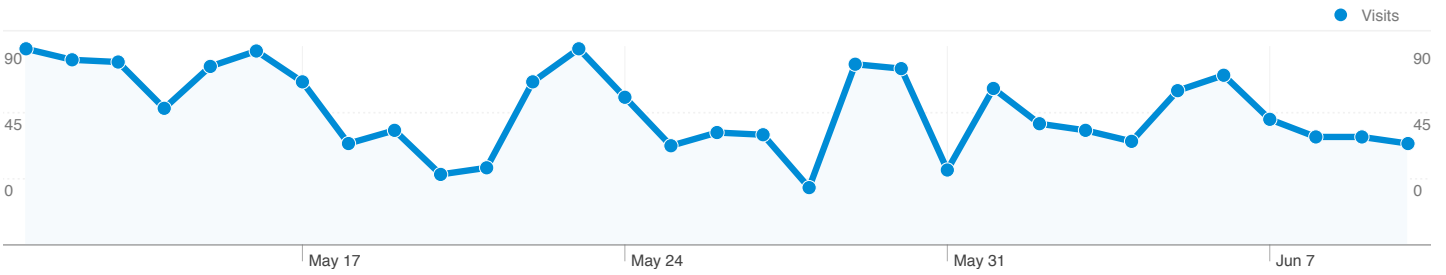

All traffic sources sent a total of 1,897 visits

- 42.07% Direct Traffic
- 11.33% Referring Sites
- 46.60% Search Engines

- Search Engines
  884.00 (46.60%)
- Direct Traffic
  798.00 (42.07%)
- Referring Sites
  215.00 (11.33%)

Top Traffic Sources

Sources	Visits	% visits	Keywords	Visits	% visits
(direct) ((none))	798	42.07%	st barbara harrison city	150	16.97%
google (organic)	641	33.79%	stbarbara.org	77	8.71%
search (organic)	83	4.38%	st. barbara harrison city	52	5.88%
bing (organic)	73	3.85%	st barbara catholic church	43	4.86%
yahoo (organic)	62	3.27%	saint barbara catholic church	35	3.96%