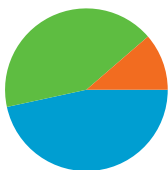

Traffic Sources Overview

- **Search Engines**
  884.00 (46.60%)
- **Direct Traffic**
  798.00 (42.07%)
- **Referring Sites**
  215.00 (11.33%)

Content Overview

Pages	Pageviews	% Pageviews
/	1,914	29.25%
/bulletins/0509/page01.html	358	5.47%
/events/2010/photo-	264	4.03%
/index.html	234	3.58%
/bulletins/0523/page01.html	186	2.84%