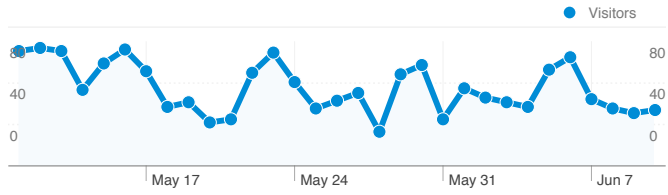

Site Usage

1,897 Visits

39.91% Bounce Rate

6,544 Pageviews

00:02:03 Avg. Time on Site

3.45 Pages/Visit

38.27% % New Visits

Visitors Overview

Visitors Overview

Visitors
1,060

1,060 people visited this site

1,897 Visits

1,060 Absolute Unique Visitors

6,544 Pageviews

3.45 Average Pageviews

00:02:03 Time on Site

1,060 people visited this site

1,897 Visits

1,060 Absolute Unique Visitors

6,544 Pageviews

3.45 Average Pageviews

00:02:03 Time on Site

39.91% Bounce Rate

38.27% New Visits

1,897 visits came from 28 countries/territories

Site Usage						
Visits	Pages/Visit	Avg. Time on Site	% New Visits	Bounce Rate		
1,897 % of Site Total: 100.00%	3.45 Site Avg: 3.45 (0.00%)	00:02:03 Site Avg: 00:02:03 (0.00%)	38.27% Site Avg: 38.27% (0.00%)	39.91% Site Avg: 39.91% (0.00%)		
Country/Territory	Visits	Pages/Visit	Avg. Time on Site	% New Visits	Bounce Rate	
United States	1,843	3.49	00:02:06	36.79%	38.85%	
Canada	13	3.77	00:01:35	69.23%	61.54%	
Egypt	5	1.00	00:00:00	100.00%	100.00%	
United Kingdom	4	1.00	00:00:00	100.00%	100.00%	
Turkey	2	1.00	00:00:00	50.00%	100.00%	
Poland	2	1.50	00:00:05	100.00%	50.00%	
Russia	2	1.00	00:00:00	50.00%	100.00%	
Australia	2	2.00	00:00:37	100.00%	0.00%	
Cyprus	2	1.00	00:00:00	100.00%	100.00%	