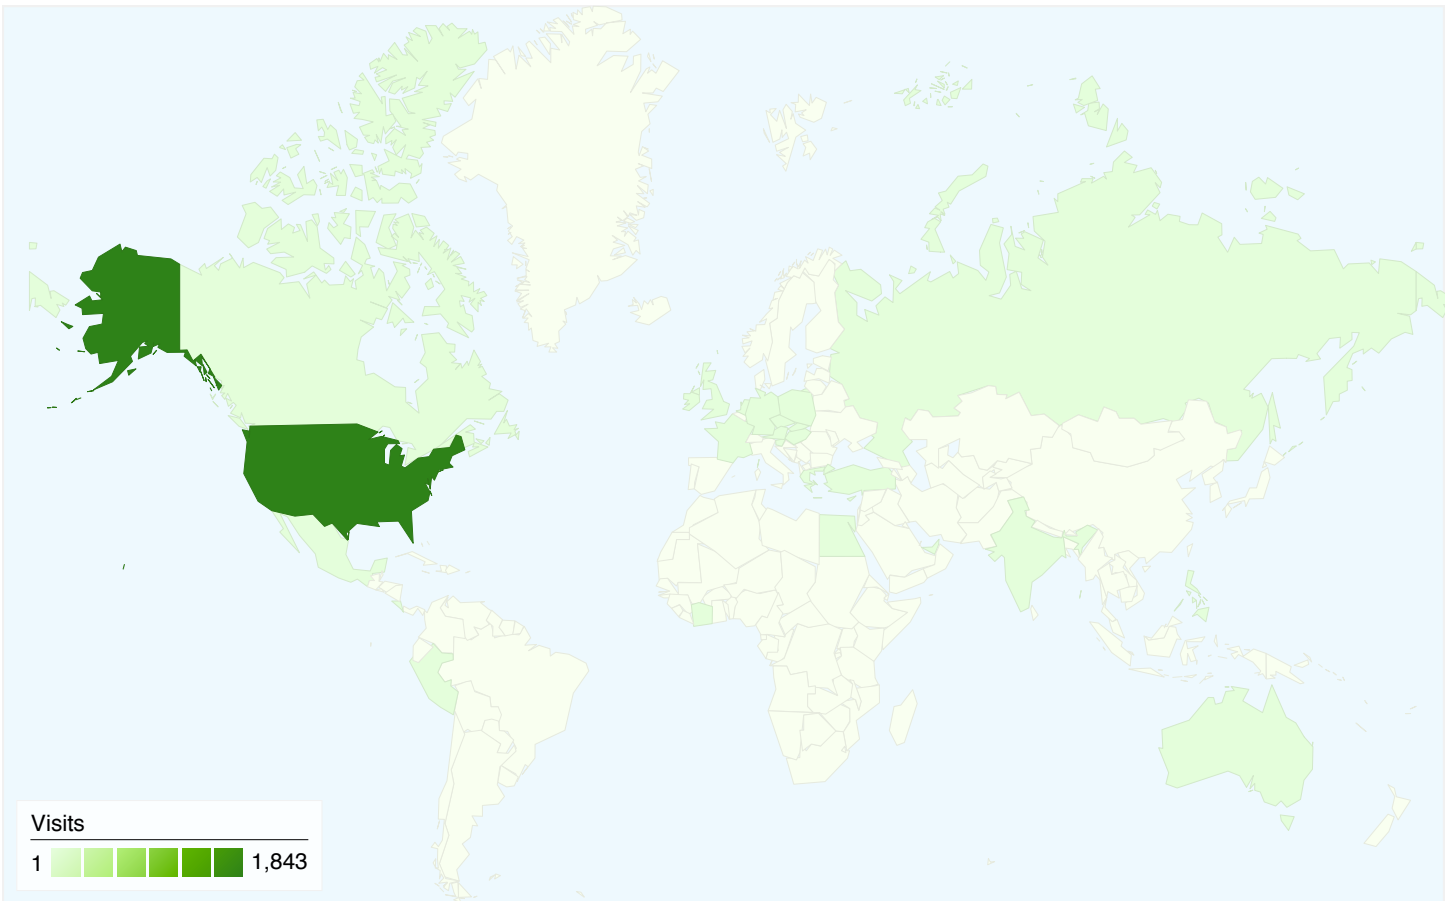

Visitors Overview

Visitors
1,060

1,060 people visited this site

1,897 Visits

1,060 Absolute Unique Visitors

6,544 Pageviews

3.45 Average Pageviews

00:02:03 Time on Site

All traffic sources sent a total of 1,897 visits

-  42.07% Direct Traffic
-  11.33% Referring Sites
-  46.60% Search Engines

- Search Engines
884.00 (46.60%)
- Direct Traffic
798.00 (42.07%)
- Referring Sites
215.00 (11.33%)

1,060 people visited this site

1,897 Visits

1,060 Absolute Unique Visitors

6,544 Pageviews

3.45 Average Pageviews

00:02:03 Time on Site

39.91% Bounce Rate

38.27% New Visits

1,897 visits came from 28 countries/territories

Site Usage						
Visits	Pages/Visit	Avg. Time on Site	% New Visits	Bounce Rate		
1,897 % of Site Total: 100.00%	3.45 Site Avg: 3.45 (0.00%)	00:02:03 Site Avg: 00:02:03 (0.00%)	38.27% Site Avg: 38.27% (0.00%)	39.91% Site Avg: 39.91% (0.00%)		
Country/Territory	Visits	Pages/Visit	Avg. Time on Site	% New Visits	Bounce Rate	
United States	1,843	3.49	00:02:06	36.79%	38.85%	
Canada	13	3.77	00:01:35	69.23%	61.54%	
Egypt	5	1.00	00:00:00	100.00%	100.00%	
United Kingdom	4	1.00	00:00:00	100.00%	100.00%	
Turkey	2	1.00	00:00:00	50.00%	100.00%	
Poland	2	1.50	00:00:05	100.00%	50.00%	
Russia	2	1.00	00:00:00	50.00%	100.00%	
Australia	2	2.00	00:00:37	100.00%	0.00%	
Cyprus	2	1.00	00:00:00	100.00%	100.00%	