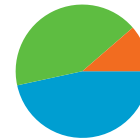

Visitors Overview

Visitors
1,060

1,060 people visited this site

1,897 Visits

1,060 Absolute Unique Visitors

6,544 Pageviews

3.45 Average Pageviews

00:02:03 Time on Site

39.91% Bounce Rate

38.27% New Visits

Technical Profile

Browser	Visits	% visits	Connection Speed	Visits	% visits
Internet Explorer	1,283	67.63%	Cable	1,108	58.41%
Firefox	304	16.03%	DSL	354	18.66%
Safari	242	12.76%	Unknown	245	12.92%
Chrome	46	2.42%	T1	112	5.90%
Mozilla Compatible Agent	7	0.37%	Dialup	56	2.95%

All traffic sources sent a total of 1,897 visits

-  42.07% Direct Traffic
-  11.33% Referring Sites
-  46.60% Search Engines

- Search Engines
884.00 (46.60%)
- Direct Traffic
798.00 (42.07%)
- Referring Sites
215.00 (11.33%)