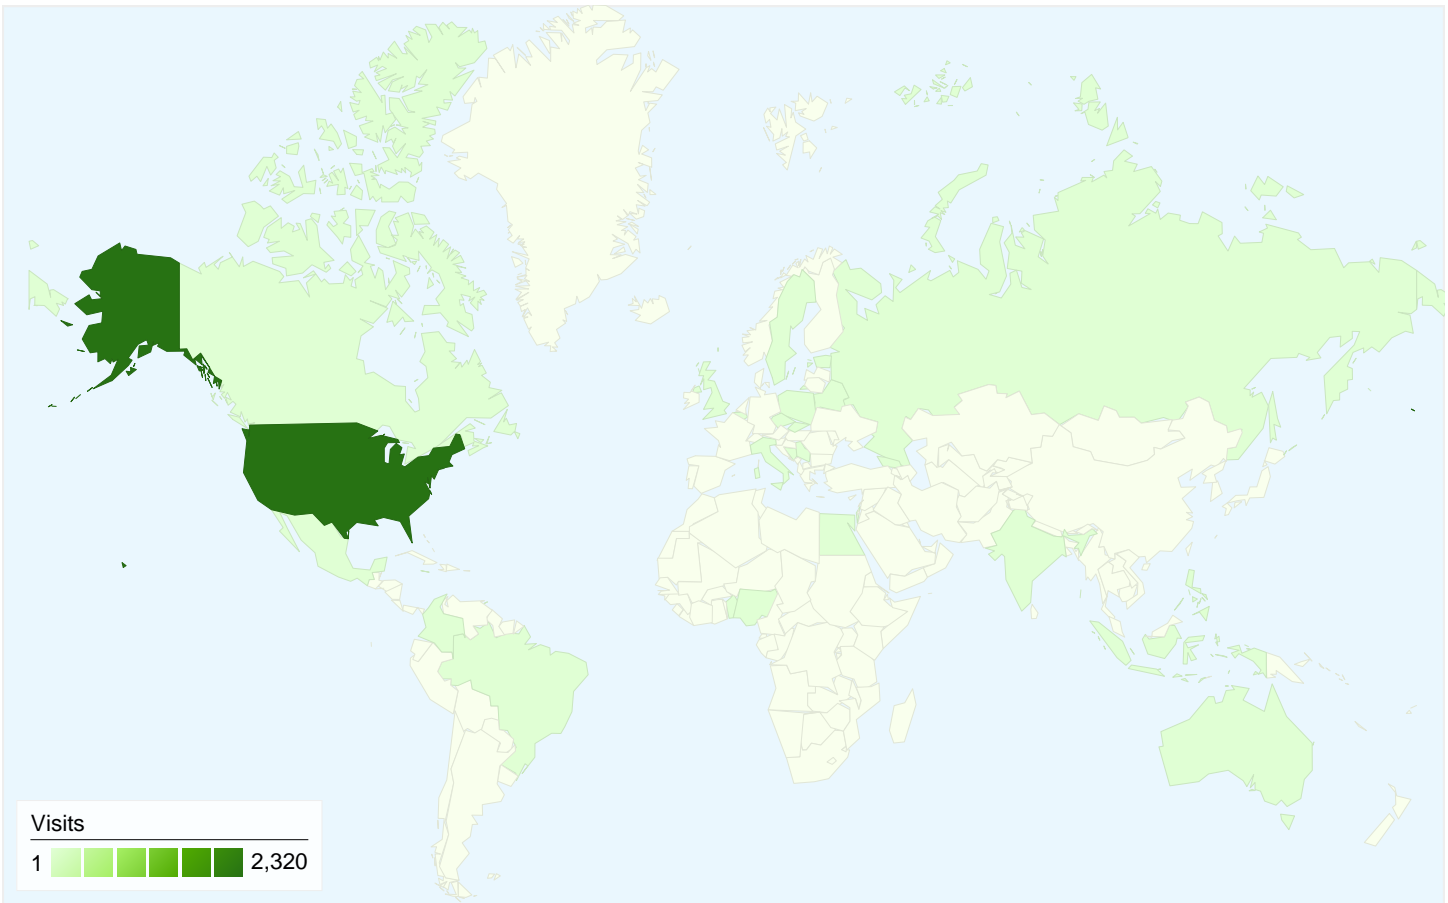

Visitors Overview

Visitors
1,430

1,430 people visited this site

2,391 Visits

1,430 Absolute Unique Visitors

8,315 Pageviews

3.48 Average Pageviews

00:01:59 Time on Site

All traffic sources sent a total of 2,391 visits

 35.42% Direct Traffic

 10.50% Referring Sites

 54.08% Search Engines

- Search Engines
1,293.00 (54.08%)
- Direct Traffic
847.00 (35.42%)
- Referring Sites
251.00 (10.50%)

1,430 people visited this site

2,391 Visits

1,430 Absolute Unique Visitors

8,315 Pageviews

3.48 Average Pageviews

00:01:59 Time on Site

40.90% Bounce Rate

44.54% New Visits

2,391 visits came from 31 countries/territories

Site Usage

Country/Territory	Visits	Pages/Visit	Avg. Time on Site	% New Visits	Bounce Rate
Visits 2,391 % of Site Total: 100.00%	Pages/Visit 3.48 Site Avg: 3.48 (0.00%)	Avg. Time on Site 00:01:59 Site Avg: 00:01:59 (0.00%)	% New Visits 44.54% Site Avg: 44.54% (0.00%)	Bounce Rate 40.90% Site Avg: 40.90% (0.00%)	
United States	2,320	3.52	00:02:01	42.97%	40.09%
Philippines	16	2.06	00:01:14	100.00%	50.00%
Canada	6	6.17	00:01:42	100.00%	50.00%
United Kingdom	5	1.20	> 00:00:00	100.00%	80.00%
India	5	4.40	00:01:20	100.00%	40.00%
Australia	4	1.00	00:00:00	100.00%	100.00%
Nigeria	3	1.00	00:00:00	66.67%	100.00%
Poland	3	1.67	00:04:18	100.00%	33.33%
Czech Republic	3	1.00	00:00:00	100.00%	100.00%