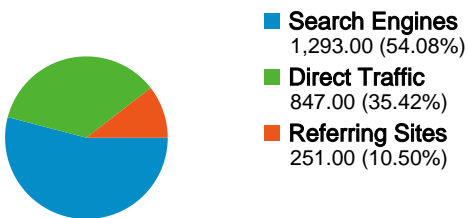

Traffic Sources Overview

Content Overview

Pages	Pageviews	% Pageviews
/	2,122	25.52%
/index.html	556	6.69%
/events/2011/2011-fish-	289	3.48%
/bulletins/0327/page01.html	219	2.63%
/events/2011/2011-Lent-	203	2.44%