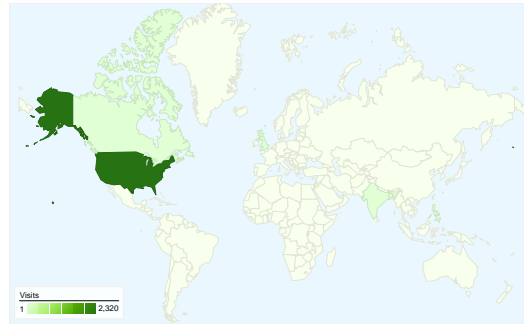

Site Usage

2,391 Visits

40.90% Bounce Rate

8,315 Pageviews

00:01:59 Avg. Time on Site

3.48 Pages/Visit

44.54% % New Visits

Visitors Overview

Visitors
1,430

Map Overlay

Traffic Sources Overview

Content Overview

Pages	Pageviews	% Pageviews
/	2,122	25.52%
/index.html	556	6.69%
/events/2011/2011-fish-	289	3.48%
/bulletins/0327/page01.html	219	2.63%
/events/2011/2011-Lent-	203	2.44%

Visitors Overview

Visitors
1,430

1,430 people visited this site

2,391 Visits

1,430 Absolute Unique Visitors

8,315 Pageviews

3.48 Average Pageviews

00:01:59 Time on Site

2,391 visits came from 31 countries/territories

Site Usage

Country/Territory	Visits	Pages/Visit	Avg. Time on Site	% New Visits	Bounce Rate
Visits 2,391 % of Site Total: 100.00%	Pages/Visit 3.48 Site Avg: 3.48 (0.00%)	Avg. Time on Site 00:01:59 Site Avg: 00:01:59 (0.00%)	% New Visits 44.54% Site Avg: 44.54% (0.00%)	Bounce Rate 40.90% Site Avg: 40.90% (0.00%)	
United States	2,320	3.52	00:02:01	42.97%	40.09%
Philippines	16	2.06	00:01:14	100.00%	50.00%
Canada	6	6.17	00:01:42	100.00%	50.00%
United Kingdom	5	1.20	> 00:00:00	100.00%	80.00%
India	5	4.40	00:01:20	100.00%	40.00%
Australia	4	1.00	00:00:00	100.00%	100.00%
Nigeria	3	1.00	00:00:00	66.67%	100.00%
Poland	3	1.67	00:04:18	100.00%	33.33%
Czech Republic	3	1.00	00:00:00	100.00%	100.00%