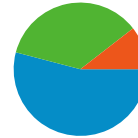

Visitors Overview

Visitors
1,430

1,430 people visited this site

2,391 Visits

1,430 Absolute Unique Visitors

8,315 Pageviews

3.48 Average Pageviews

00:01:59 Time on Site

40.90% Bounce Rate

44.54% New Visits

Technical Profile

Browser	Visits	% visits
Internet Explorer	1,493	62.44%
Safari	428	17.90%
Firefox	333	13.93%
Chrome	110	4.60%
IE with Chrome Frame	13	0.54%

Connection Speed	Visits	% visits
Unknown	2,391	100.00%

All traffic sources sent a total of 2,391 visits

 35.42% Direct Traffic

 10.50% Referring Sites

 54.08% Search Engines

- Search Engines
1,293.00 (54.08%)
- Direct Traffic
847.00 (35.42%)
- Referring Sites
251.00 (10.50%)